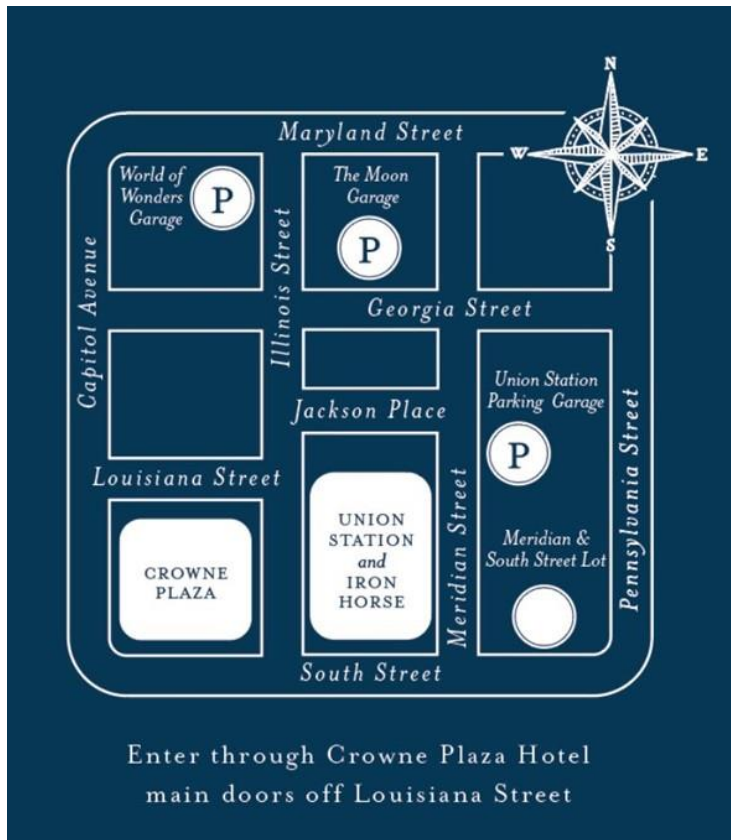

Parking Information

Near Crowne Plaza Indianapolis Downtown Union Station

Valet Parking at the Hotel

Entrance to Crowne Plaza Indianapolis Downtown Union Station is off Capitol Avenue

123 West Louisiana Street, Indianapolis, IN 46225

\$50.00 overnight - Overnight Valet parking includes in and out privileges

\$38.00 day rate

- 1. World Of Wonders Garage – 100 South Illinois Street – (317) 681-5670**
 - 24 Hours
 - Directly across the pavilion from the Crowne Plaza Hotel
- 2. Moon Garage at the Circle Centre Mall – 26 West Georgia Street – (317) 681-5670**
 - 24 Hour
 - Directly behind the Omni Severin Hotel
- 3. Union Station Garage – 301 South Meridian Street – (317) 266-8842**
 - 24 Hour
 - East of the Crowne Plaza Hotel off Meridian Street
- 4. Meridian & South Street Lot – 365 South Meridian Street – (317) 635-8318**
 - Mon – Fri: 5AM – 12AM
 - Sat: 8AM-1AM
 - Sun: 10AM-6PM
 - East on South Street from the Crowne Plaza Hotel