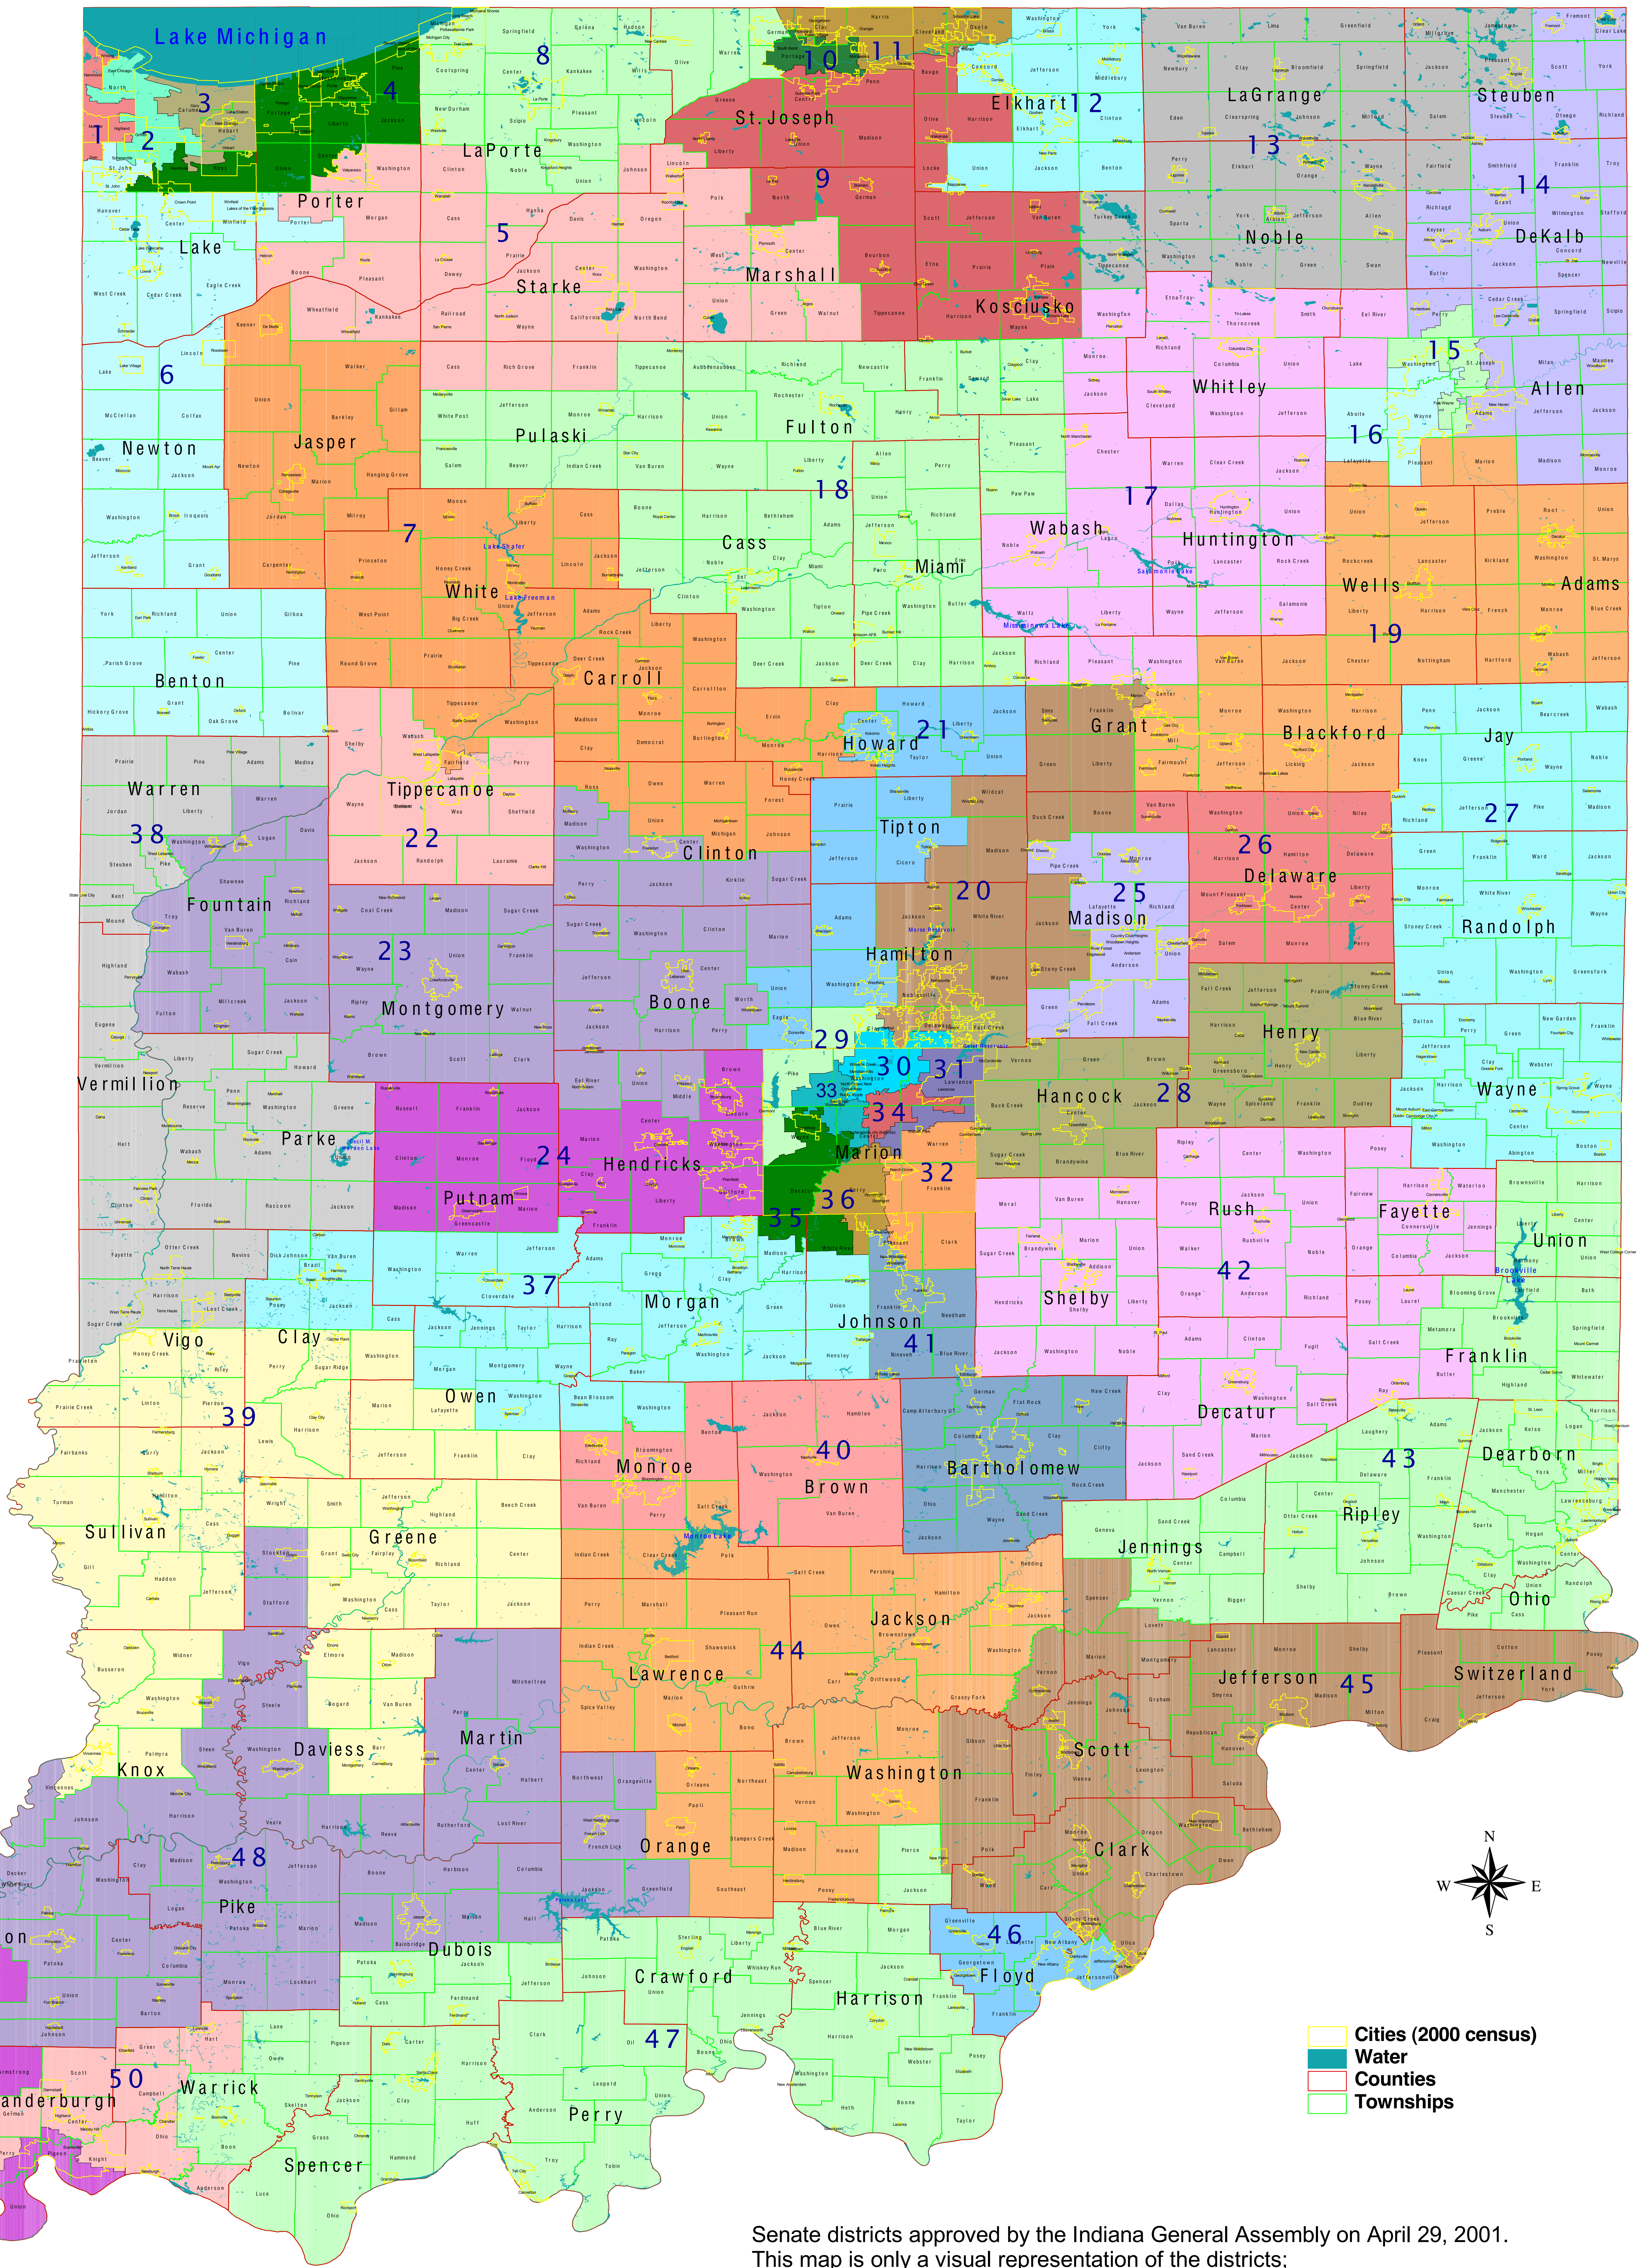

Indiana Senate

Senate districts approved by the Indiana General Assembly on April 29, 2001.
This map is only a visual representation of the districts;
see the Indiana Code for the districts' legal descriptions.