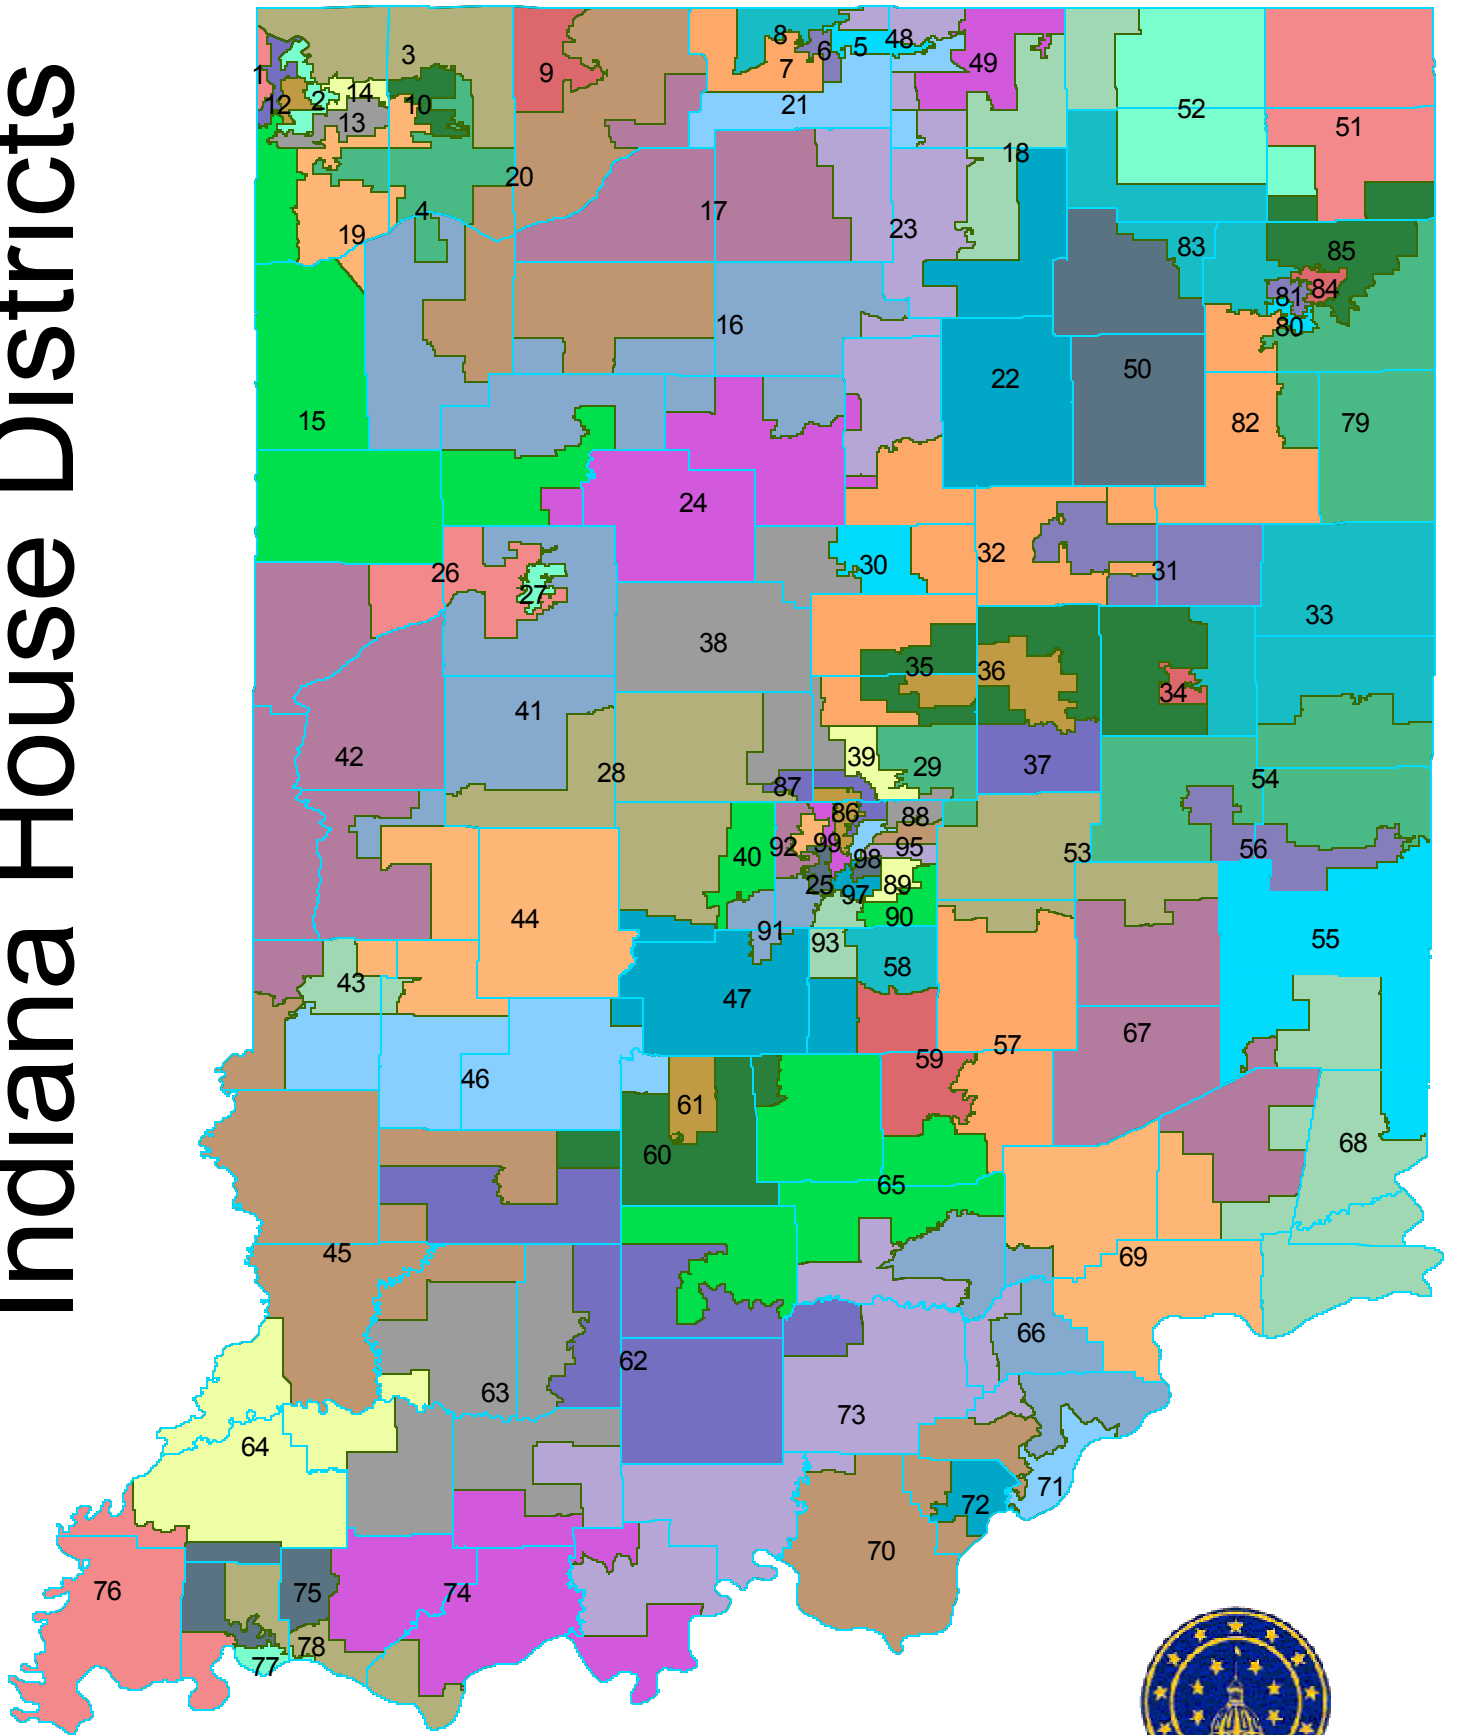

Indiana House Districts

Districts approved by the Indiana General Assembly on April 29, 2001.
This map produced by the House Republican Staff.